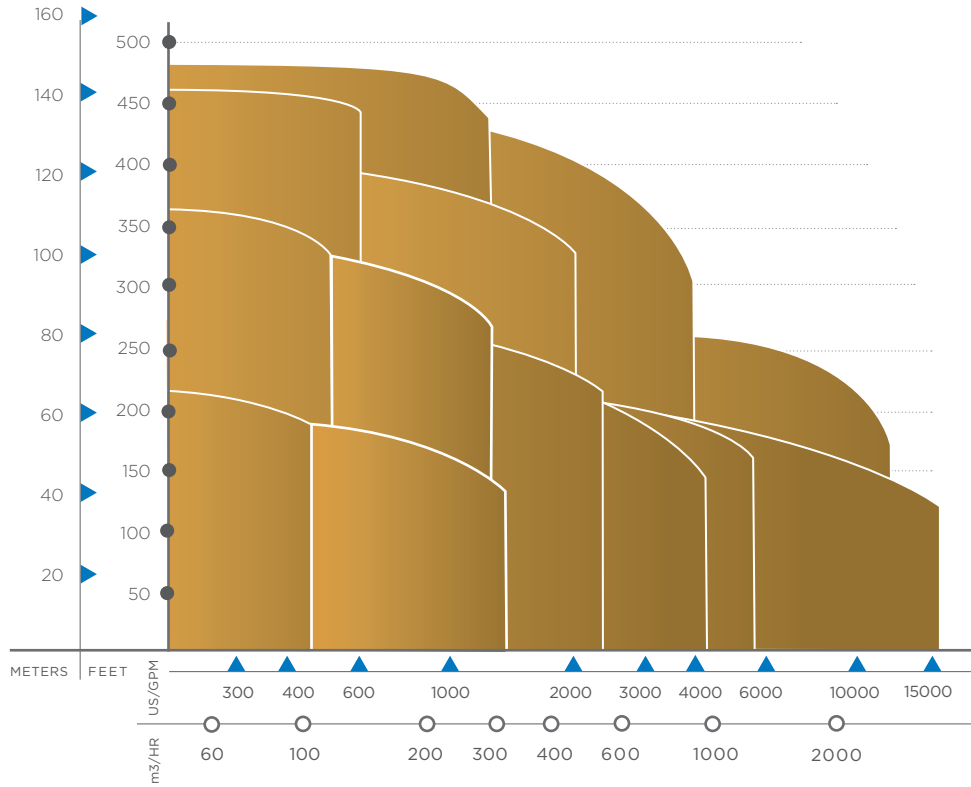

HNH SERIES

PERFORMANCE TO SUIT YOUR PROCESS

EXTREME DUTY

SEVERE DUTY

E

VORTEX IMPELLER

HNH SERIES

PERFORMANCE TO SUIT YOUR PROCESS

B CLOSED IMPELLER

S SEMI-OPEN IMPELLER