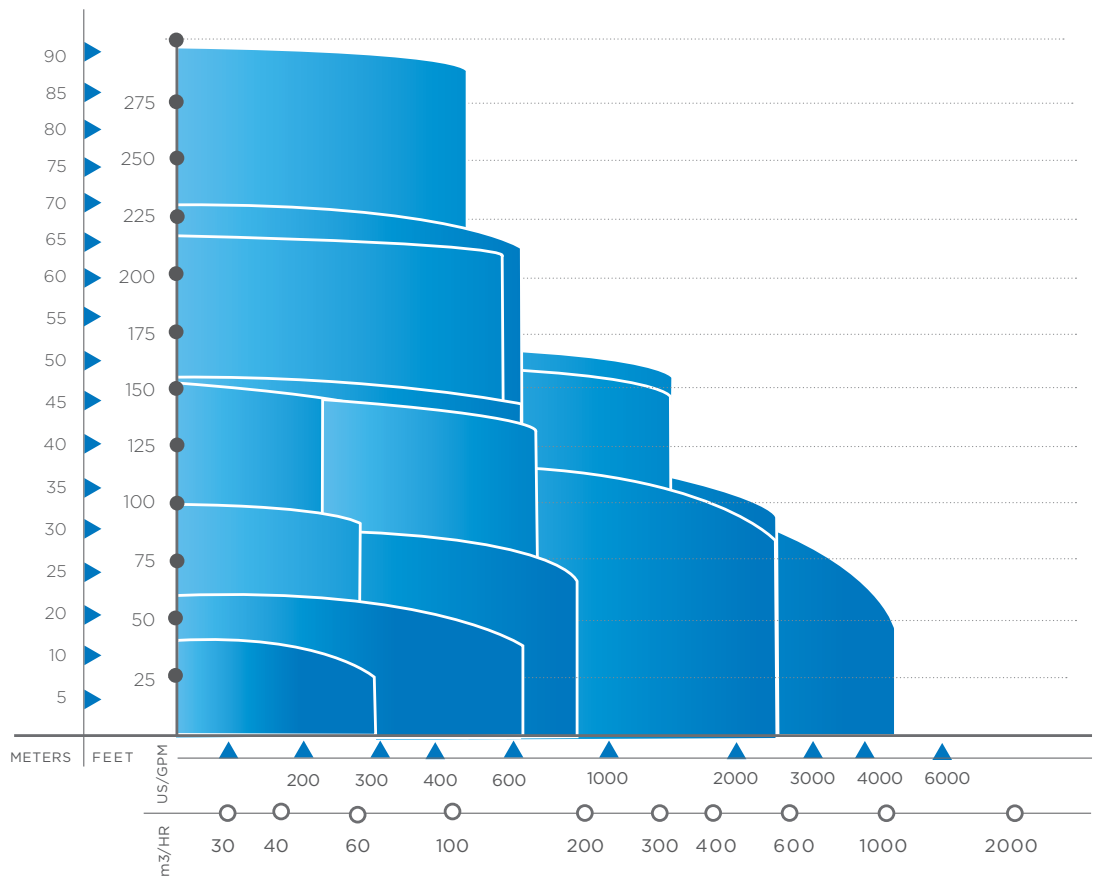

HNH SERIES

PERFORMANCE TO SUIT YOUR PROCESS

EXTREME DUTY

SEVERE DUTY

E

VORTEX IMPELLER

HNH SERIES

PERFORMANCE TO SUIT YOUR PROCESS

B CLOSED IMPELLER

S SEMI-OPEN IMPELLER